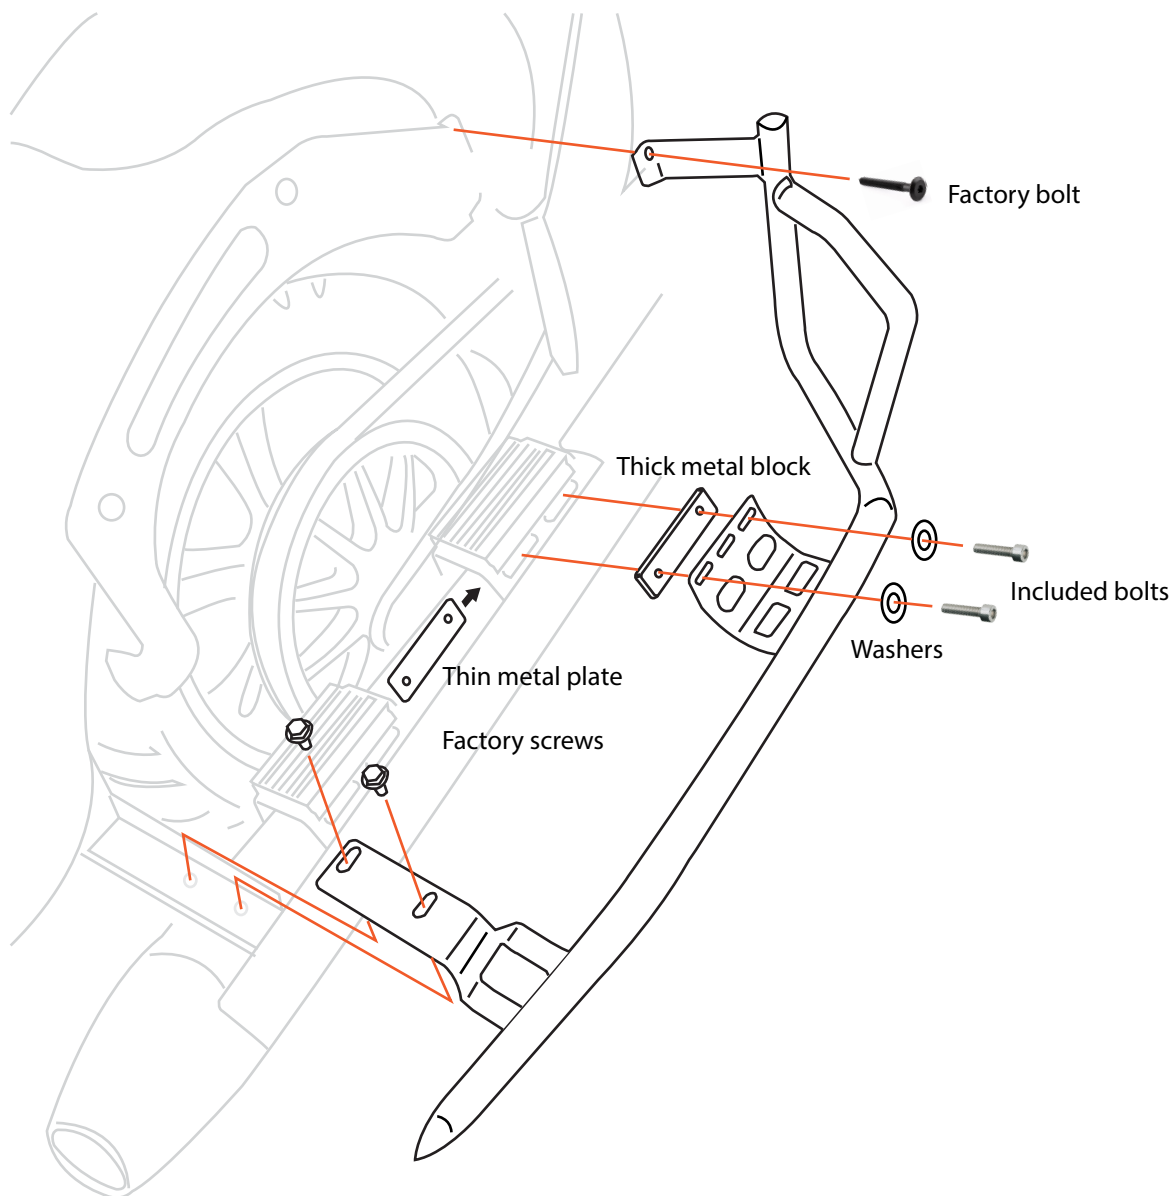

Saddlebag Guards Installation

for Victory Cross bikes

Installation video reference:

www.youtube.com/watch?v=xas0hJwG52c&t=554s

www.youtube.com/watch?v=xpBGRINk63k